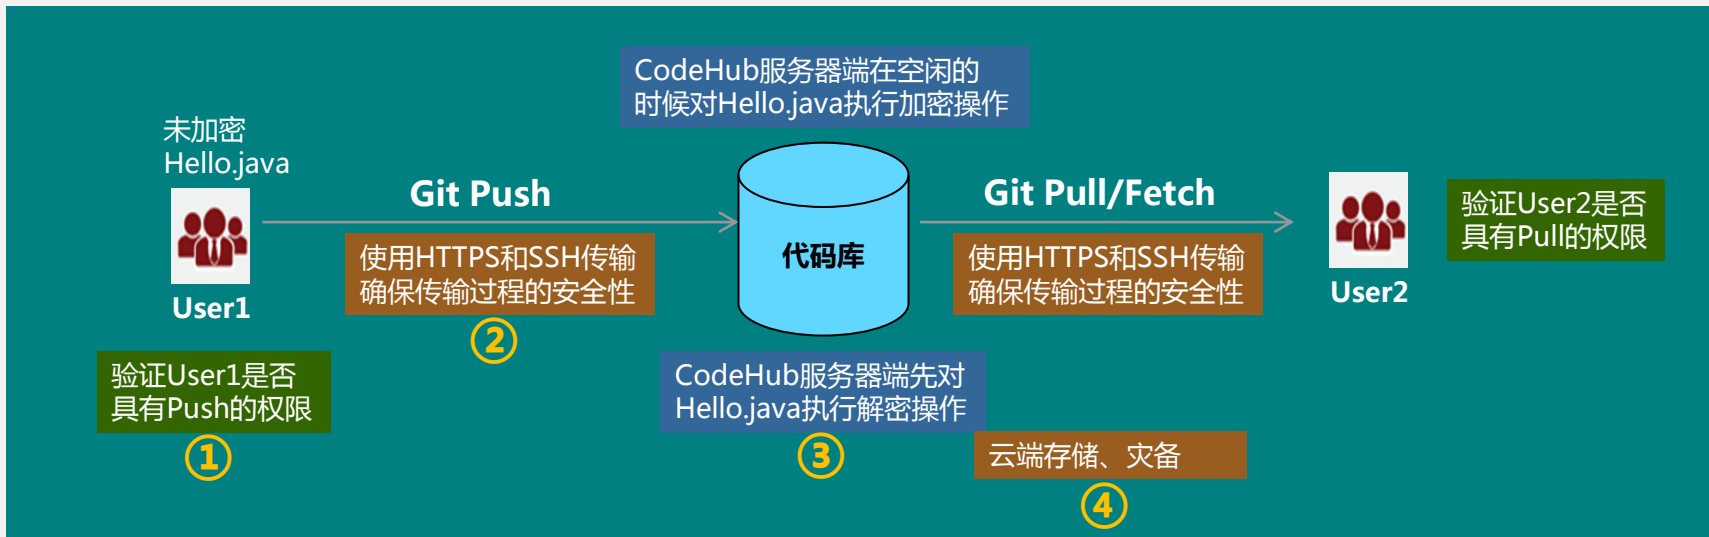

典型应用三（续）：解决核心研发数据安全问题

- ① 基于角色的安全模型
- ② 使用HTTPS和SSH协议进行传输
- ③ 对代码进行加密和解密
- ④ 利用云服务存储代码库: 6个9的可靠性, 云端灾备